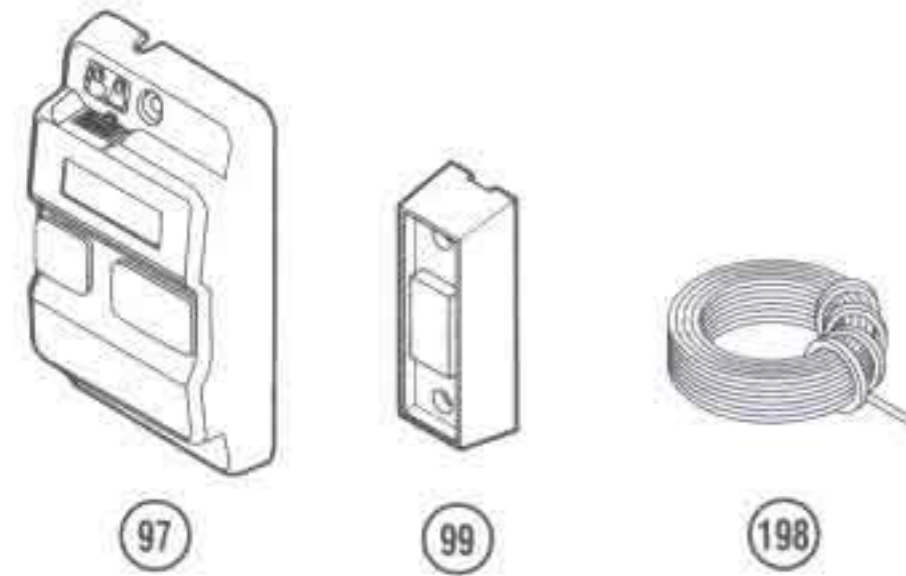

CHANNEL HARDWARE PARTS LIST

Item	Part Name
67	Carriage Bolt, 5/16-18 x 4.0
68	Carriage Pin, 5/16 x 1.25
69	Pulley Bracket Assembly
70	End Bracket
71	Hex Flange Nut, 5/16-18 (Chain Models Only)
	Flat Washer (Belt Models Only)
	Hex Jam Nut, 5/16-18 (Belt Models Only)
72	Lag Screw, 5/16-9 x 2.0 Hx Hd/W
73	Header Bracket
74	Speed Nut
75	Cold Header Pin
76	Carriage Stop
77	Roller Chain - 7'6" Door (Chain Models Only) (242.5")
	Roller Chain - 8' Door (Chain Models Only) (278.5")
	Roller Chain - 10' Door (Chain Models Only) (328.5")
	Kevlar Cord 8mm Belt
78	Chain Bullet
	Belt Bullet
	Belt Retainer
	Screw, #6-32 x .50 Phil Pan Hd Slf Tap

Item	Part Name
79	Carriage Slide
80	Emergency Release Cord - 7'6" & 8' Doors (26.5")
	Emergency Release Cord - 10' Doors (56.5")
	Emergency Release Cord - 12' Doors (96.0")
81	Emergency Release Knob (Red)
82	Cotter Pin
83	Clevis Pin, 1/2 x .81
84	Screw, 3/8-16 x .87 Hx Hd Mch
85	Hex Nut, 3/8-16
86	Curved Door Arm
87	Straight Door Arm
88	Hex Nut, 1/4-20
89	Split Lockwasher, 1/4
90	Door Bracket
91	Carriage Bolt, 1/4-20 x 2.0
	Lag Screw, 1/4-10 x 2.0 Hx Hd/W
92	Split Lockwasher, 3/8
94	Carriage Assembly
95	Carriage Cap
96	Screw, #10-14 x 1.31 Hx Hd
97	Wall Console (Series II)
99	Wall Button (Series II) (lit primary)
	Wall Button (unlit secondary)
100	Boom Support Kit (not shown)
101	STB System Ass'y - Same as Boom
191	Safety & Maintenance Guide
192	Emergency Release Tag (Tri-L)
193	Entrapment WARNING Label
198	Wire

Item	Part Name
59	Belt & Bullet Assembly - 7'6" Door (Belt Models Only)
	Belt & Bullet Assembly - 8' Door (Belt Models Only)
	Belt & Bullet Assembly - 10' Door (Belt Models Only)
	Belt & Bullet Assembly - 12' Door (Belt Models Only)
60	Sprocket Bushing
61	Sprocket, 10 Tooth - 7'6" & 8' Doors (Chain Models Only)
	Sprocket, 12 Tooth - 10' Door (Chain Models Only)
	Drive Sprocket, 18 Tooth - 7'6" & 8' Doors (Belt Models Only)
	Drive Sprocket - 10' Door (Belt Models Only)