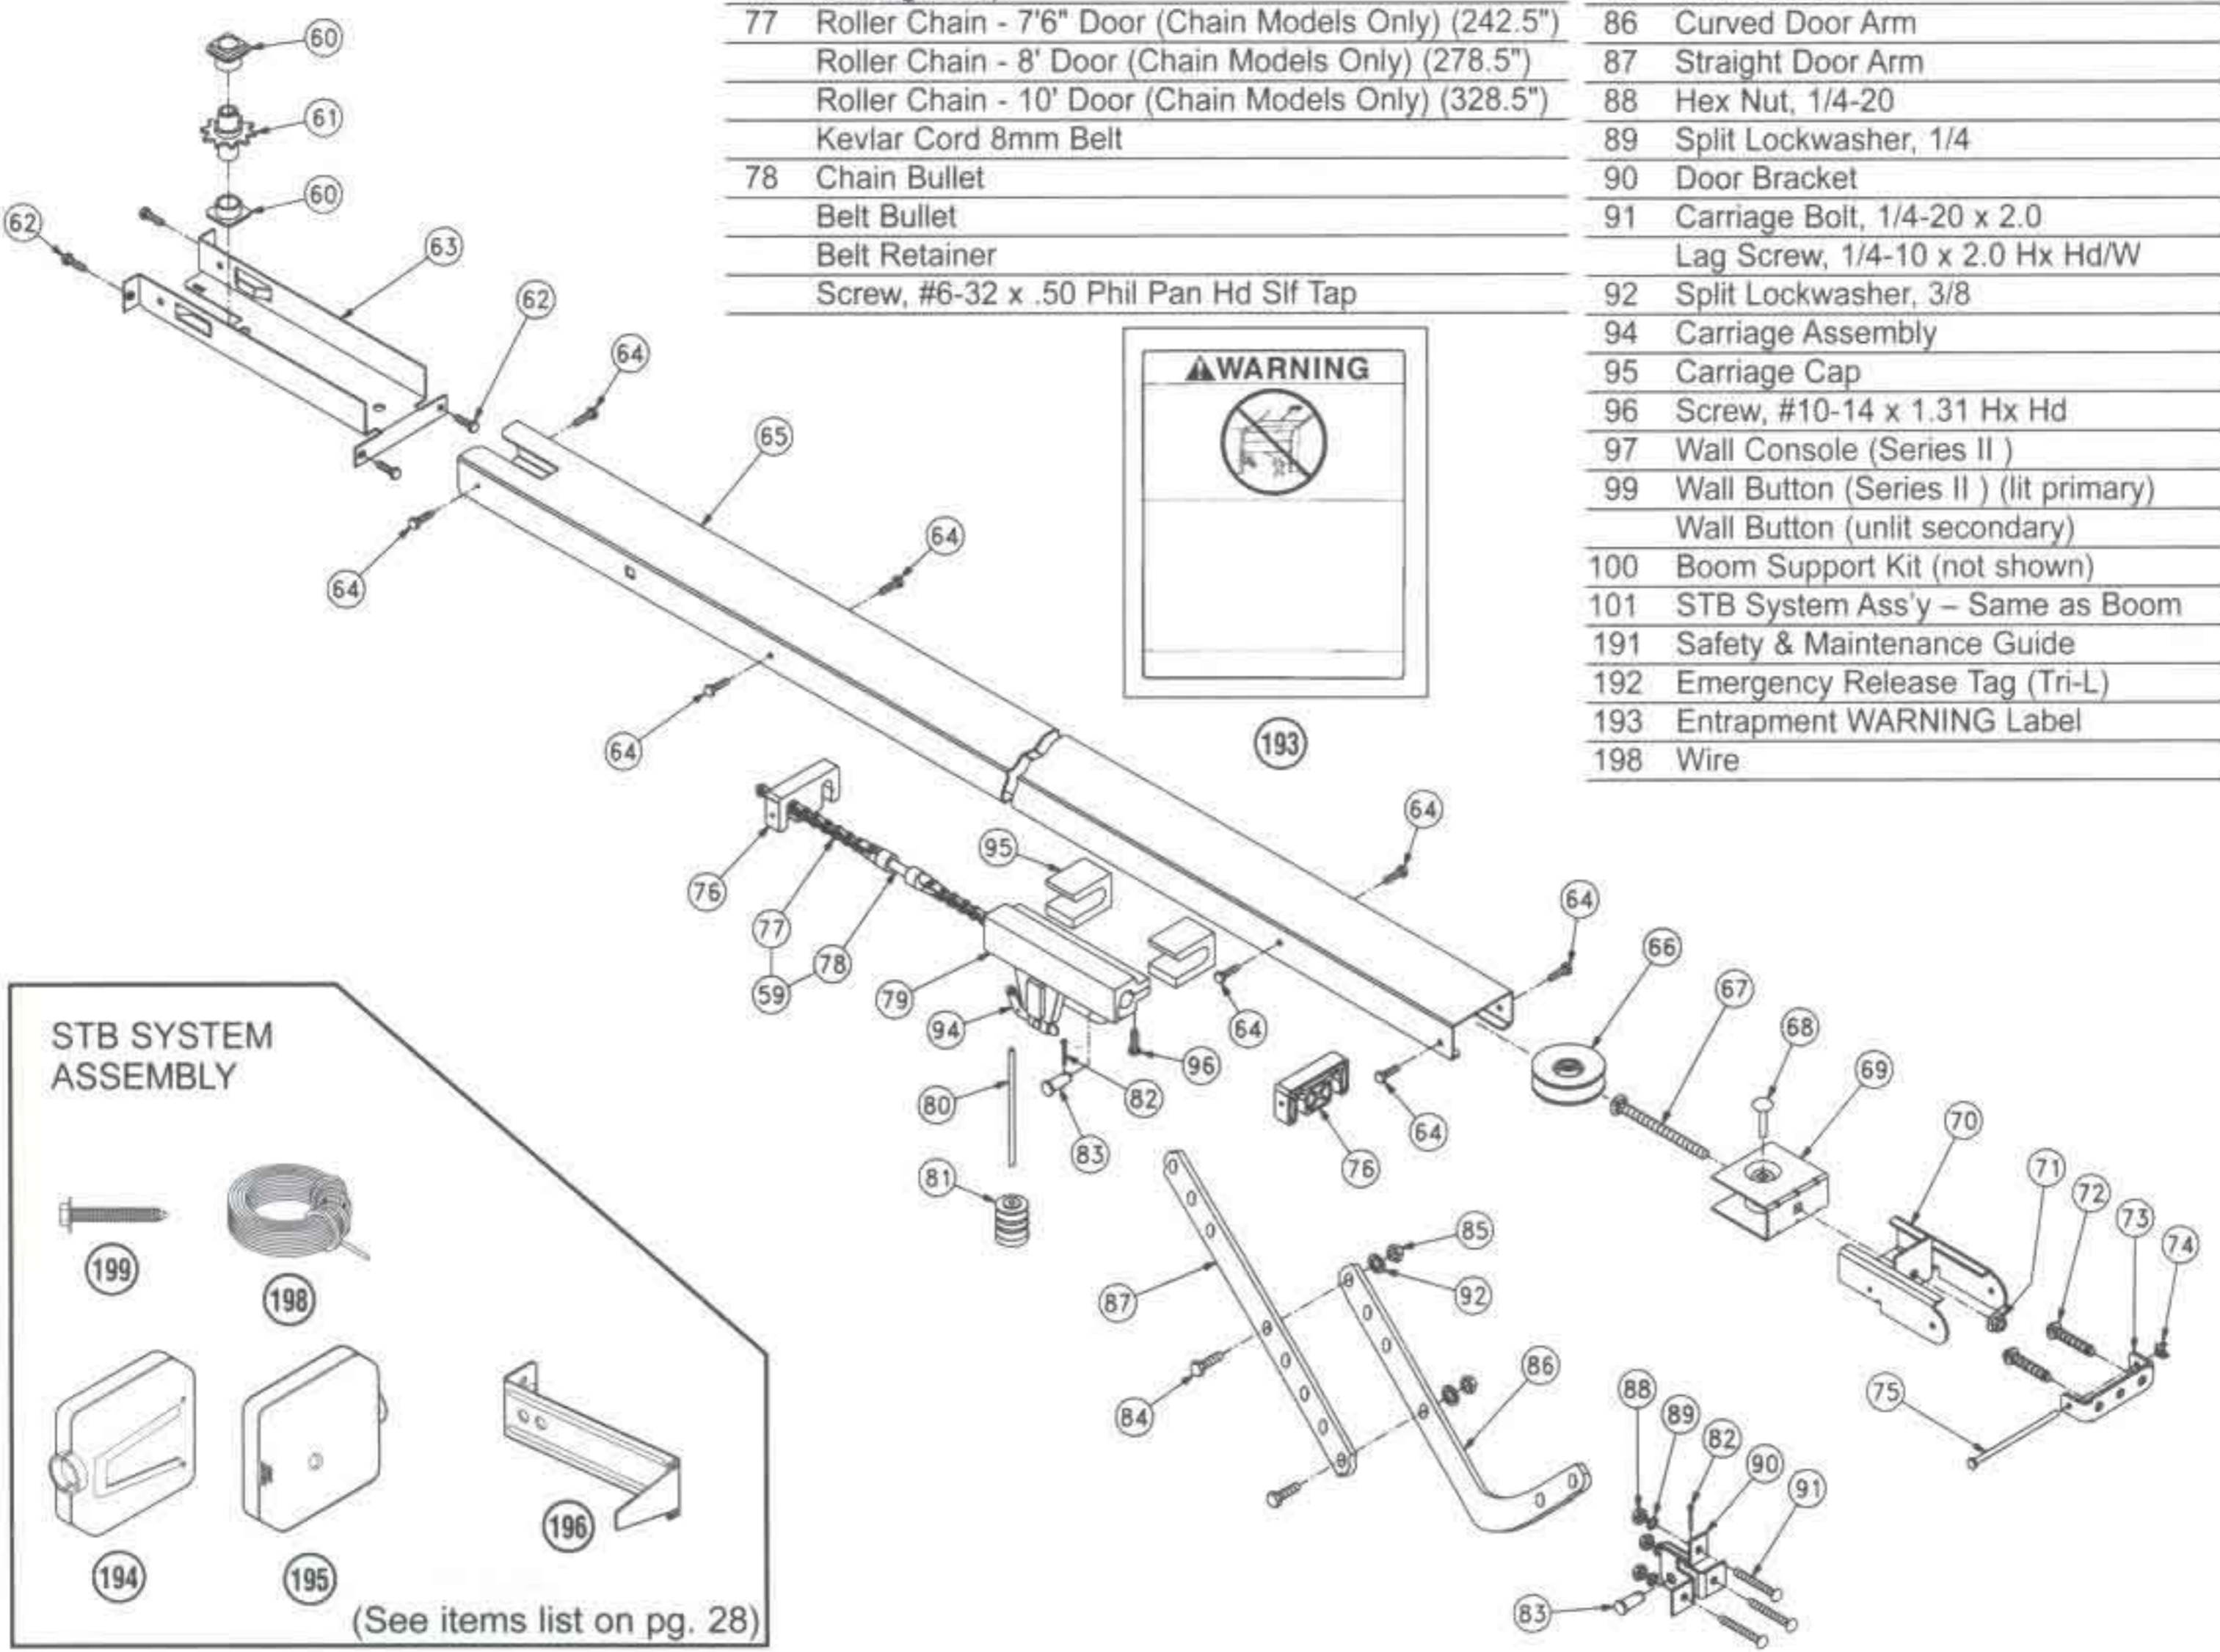

CHANNEL HARDWARE PARTS LIST

Item	Part Name
67	Carriage Bolt, 5/16-18 x 4.0
68	Carriage Pin, 5/16 x 1.25
69	Pulley Bracket Assembly
70	End Bracket
71	Hex Flange Nut, 5/16-18 (Chain Models Only)
	Flat Washer (Belt Models Only)
	Hex Jam Nut, 5/16-18 (Belt Models Only)
72	Lag Screw, 5/16-9 x 2.0 Hx Hd/W
73	Header Bracket
74	Speed Nut
75	Cold Header Pin
76	Carriage Stop
77	Roller Chain - 7'6" Door (Chain Models Only) (242.5")
	Roller Chain - 8' Door (Chain Models Only) (278.5")
	Roller Chain - 10' Door (Chain Models Only) (328.5")
	Kevlar Cord 8mm Belt
78	Chain Bullet
	Belt Bullet
	Belt Retainer
	Screw, #6-32 x .50 Phil Pan Hd Slf Tap

Item	Part Name
79	Carriage Slide
80	Emergency Release Cord - 7'6" & 8' Doors (26.5")
	Emergency Release Cord - 10' Doors (56.5")
	Emergency Release Cord - 12' Doors (96.0")
81	Emergency Release Knob (Red)
82	Cotter Pin
83	Clevis Pin, 1/2 x .81
84	Screw, 3/8-16 x .87 Hx Hd Mch
85	Hex Nut, 3/8-16
86	Curved Door Arm
87	Straight Door Arm
88	Hex Nut, 1/4-20
89	Split Lockwasher, 1/4
90	Door Bracket
91	Carriage Bolt, 1/4-20 x 2.0
	Lag Screw, 1/4-10 x 2.0 Hx Hd/W
92	Split Lockwasher, 3/8
94	Carriage Assembly
95	Carriage Cap
96	Screw, #10-14 x 1.31 Hx Hd
97	Wall Console (Series II)
99	Wall Button (Series II) (lit primary)
	Wall Button (unlit secondary)
100	Boom Support Kit (not shown)
101	STB System Ass'y - Same as Boom
191	Safety & Maintenance Guide
192	Emergency Release Tag (Tri-L)
193	Entrapment WARNING Label
198	Wire

Item	Part Name
59	Belt & Bullet Assembly - 7'6" Door (Belt Models Only)
	Belt & Bullet Assembly - 8' Door (Belt Models Only)
	Belt & Bullet Assembly - 10' Door (Belt Models Only)
	Belt & Bullet Assembly - 12' Door (Belt Models Only)
60	Sprocket Bushing
61	Sprocket, 10 Tooth - 7'6" & 8' Doors (Chain Models Only)
	Sprocket, 12 Tooth - 10' Door (Chain Models Only)
	Drive Sprocket, 18 Tooth - 7'6" & 8' Doors (Belt Models Only)
	Drive Sprocket - 10' Door (Belt Models Only)