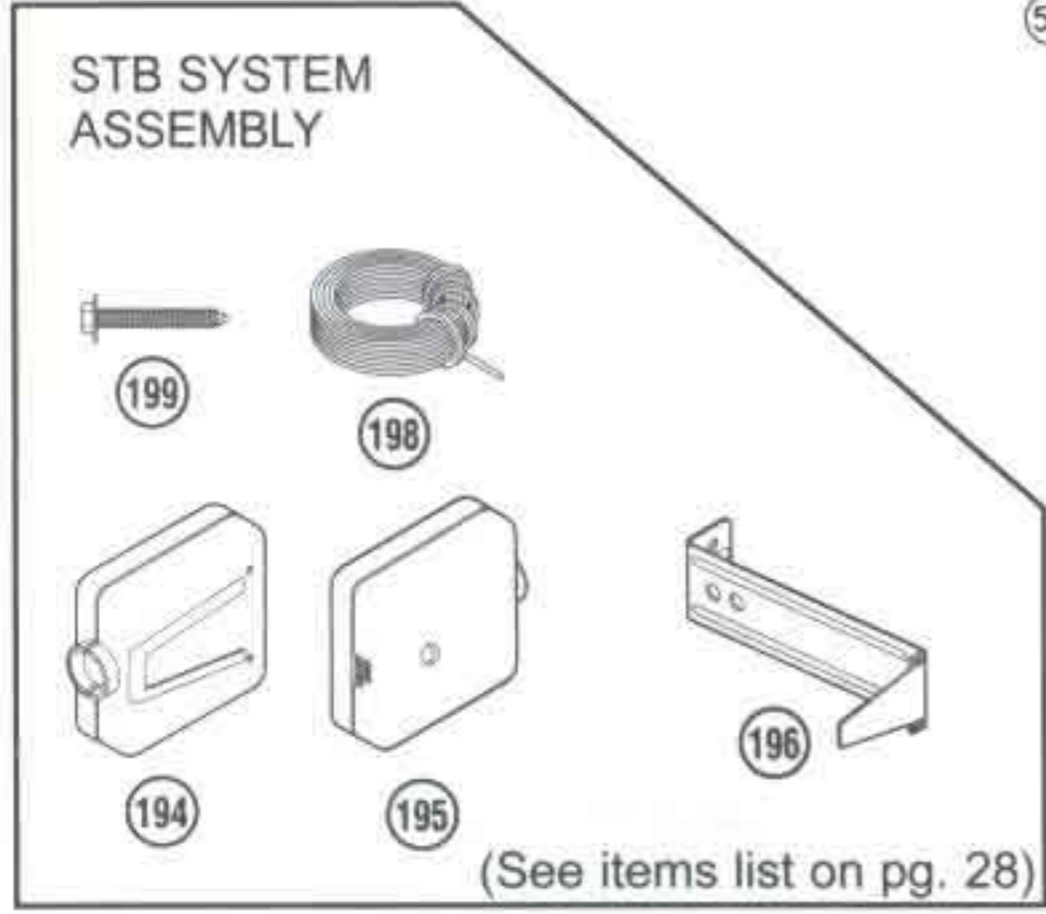

CHANNEL HARDWARE PARTS LIST

Item	Part Name
67	Carriage Bolt, 5/16-18 x 4.0
68	Carriage Pin, 5/16 x 1.25
69	Pulley Bracket Assembly
70	End Bracket
71	Hex Flange Nut, 5/16-18 (Chain Models Only)
	Flat Washer (Belt Models Only)
	Hex Jam Nut, 5/16-18 (Belt Models Only)
72	Lag Screw, 5/16-9 x 2.0 Hx Hd/W
73	Header Bracket
74	Speed Nut
75	Cold Header Pin
76	Carriage Stop
77	Roller Chain - 7'6" Door (Chain Models Only) (242.5")
	Roller Chain - 8' Door (Chain Models Only) (278.5")
	Roller Chain - 10' Door (Chain Models Only) (328.5")
	Kevlar Cord 8mm Belt
78	Chain Bullet
	Belt Bullet
	Belt Retainer
	Screw, #6-32 x .50 Phil Pan Hd Slf Tap

Item	Part Name
79	Carriage Slide
80	Emergency Release Cord - 7'6" & 8' Doors (26.5")
	Emergency Release Cord - 10' Doors (56.5")
	Emergency Release Cord - 12' Doors (96.0")
81	Emergency Release Knob (Red)
82	Cotter Pin
83	Clevis Pin, 1/2 x .81
84	Screw, 3/8-16 x .87 Hx Hd Mch
85	Hex Nut, 3/8-16
86	Curved Door Arm
87	Straight Door Arm
88	Hex Nut, 1/4-20
89	Split Lockwasher, 1/4
90	Door Bracket
91	Carriage Bolt, 1/4-20 x 2.0
	Lag Screw, 1/4-10 x 2.0 Hx Hd/W
92	Split Lockwasher, 3/8
94	Carriage Assembly
95	Carriage Cap
96	Screw, #10-14 x 1.31 Hx Hd
97	Wall Console (Series II)
99	Wall Button (Series II) (lit primary)
	Wall Button (unlit secondary)
100	Boom Support Kit (not shown)
101	STB System Ass'y - Same as Boom
191	Safety & Maintenance Guide
192	Emergency Release Tag (Tri-L)
193	Entrapment WARNING Label
198	Wire

Item	Part Name
59	Belt & Bullet Assembly - 7'6" Door (Belt Models Only)
	Belt & Bullet Assembly - 8' Door (Belt Models Only)
	Belt & Bullet Assembly - 10' Door (Belt Models Only)
	Belt & Bullet Assembly - 12' Door (Belt Models Only)
60	Sprocket Bushing
61	Sprocket, 10 Tooth - 7'6" & 8' Doors (Chain Models Only)
	Sprocket, 12 Tooth - 10' Door (Chain Models Only)
	Drive Sprocket, 18 Tooth - 7'6" & 8' Doors (Belt Models Only)
	Drive Sprocket - 10' Door (Belt Models Only)